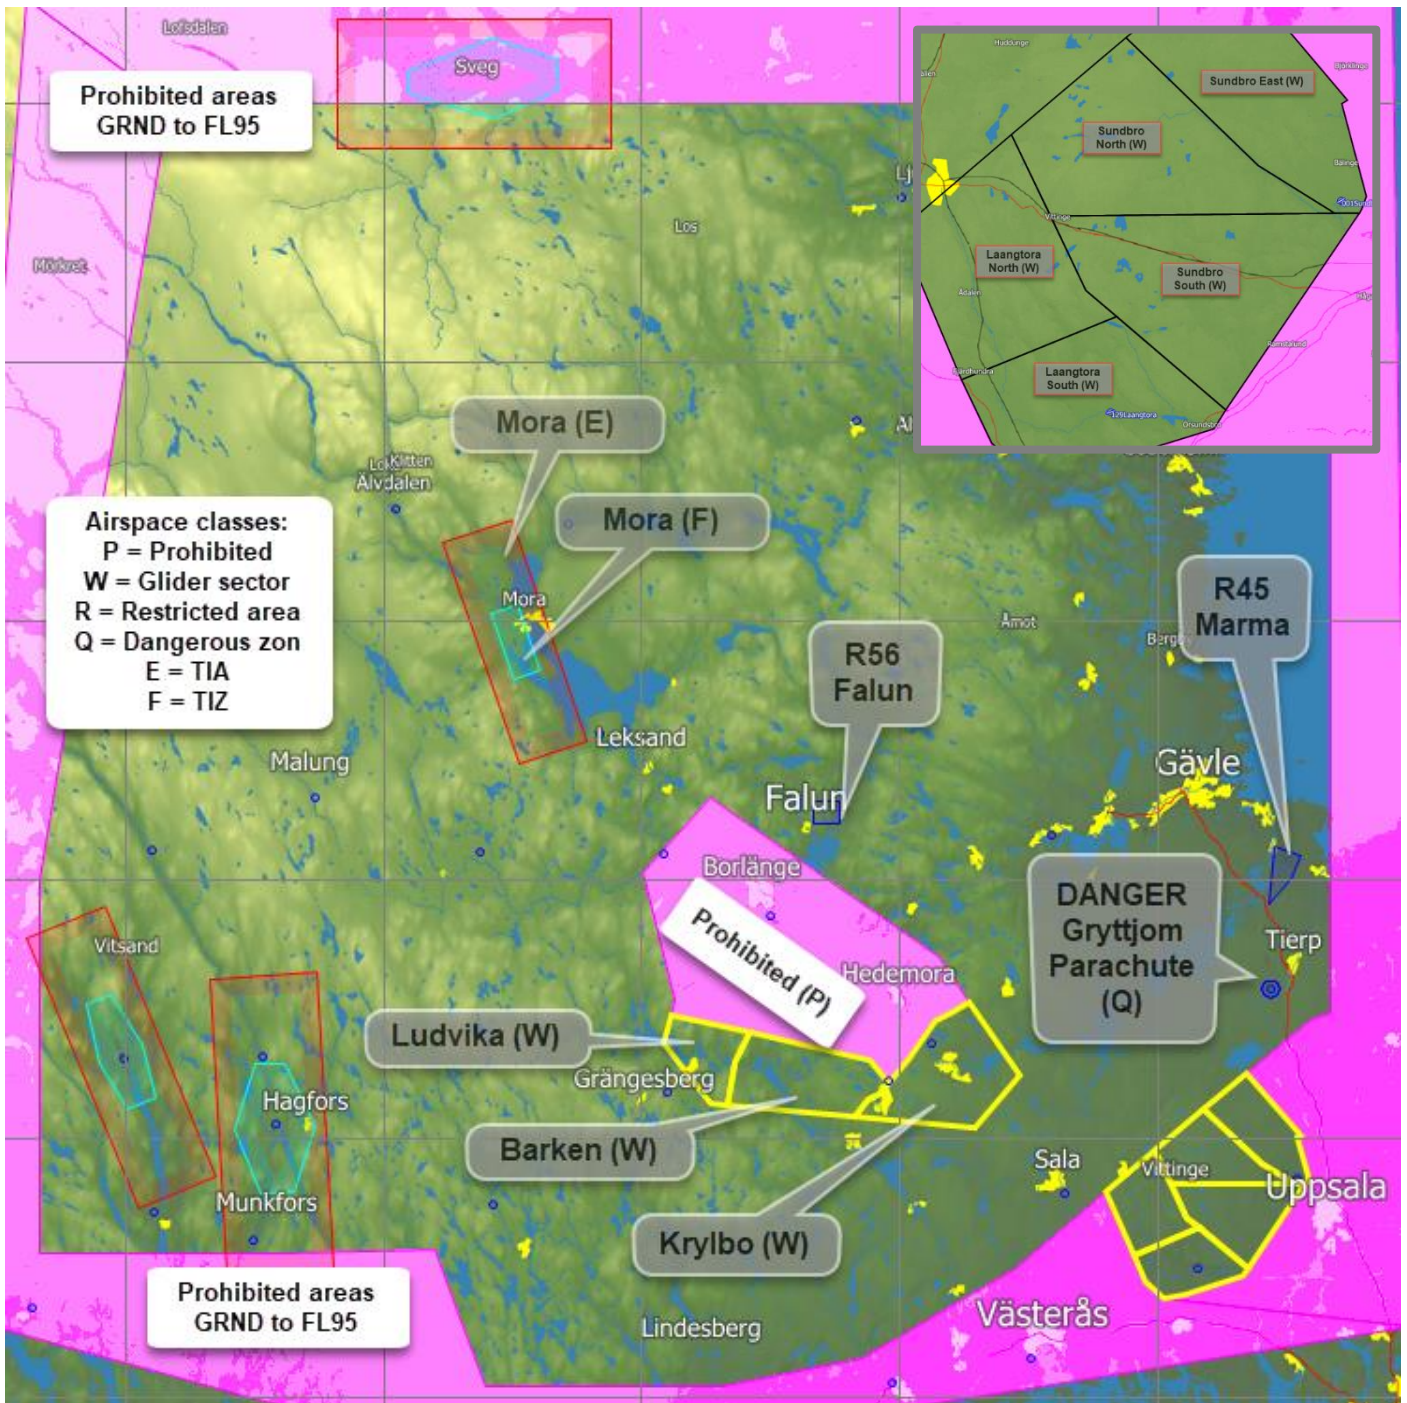

Sundbro Airfield		Private Airfield (noise restrictions, PPR recommended)			ESKC
N59°55'24"	E017°32'07"	Elev 19m / 62 feet		Var 6°	
Grass runways	03/21 630m x 40m (motor planes)	08/26 500mx60m (gliding)		14/32 435m x 40m	
Sundbro radio	123.350Mhz	+4618357013	Borlänge twr	127.305Mhz	+4624364500
Uppsala twr	119.200Mhz	+4618196073	Västerås twr	130.600Mhz	+4621800020
STO Control	123.750Mhz	+46858554702	STO Control (outside TMA)	129.170Mhz	+46858554702
Landing pattern: Gliders, downwind north of airfield. Motor planes, downwind south of airfield.					
Start: procedures for noise reduction apply ( <a href="http://www.uppsalaflugklubb.se">www.uppsalaflugklubb.se</a> )					
For PPR call +46704933240 or +46708849949					

**UPPSALA MASTERS 2019 – Competition Area - Valid 08 to 16 June 2019**

<b>Sundbro Airfield</b>	<b>Private Airfield (noise restrictions, PPR recommended)</b>			<b>ESKC</b>
N59°55'24"	E017°32'07"	Elev 19m / 62 feet		Var 6°
Grass runways	03/21 630m x 40m (motor planes)	08/26 500mx60m (gliding)	14/32 435m x 40m	
Landing pattern: Gliders, downwind north of airfield. Motor planes, downwind south of airfield.				
Start: procedures for noise reduction apply ( <a href="http://www.uppsalaflygklubb.se">www.uppsalaflygklubb.se</a> )				
For PPR call +46704933240 or +46708849949				